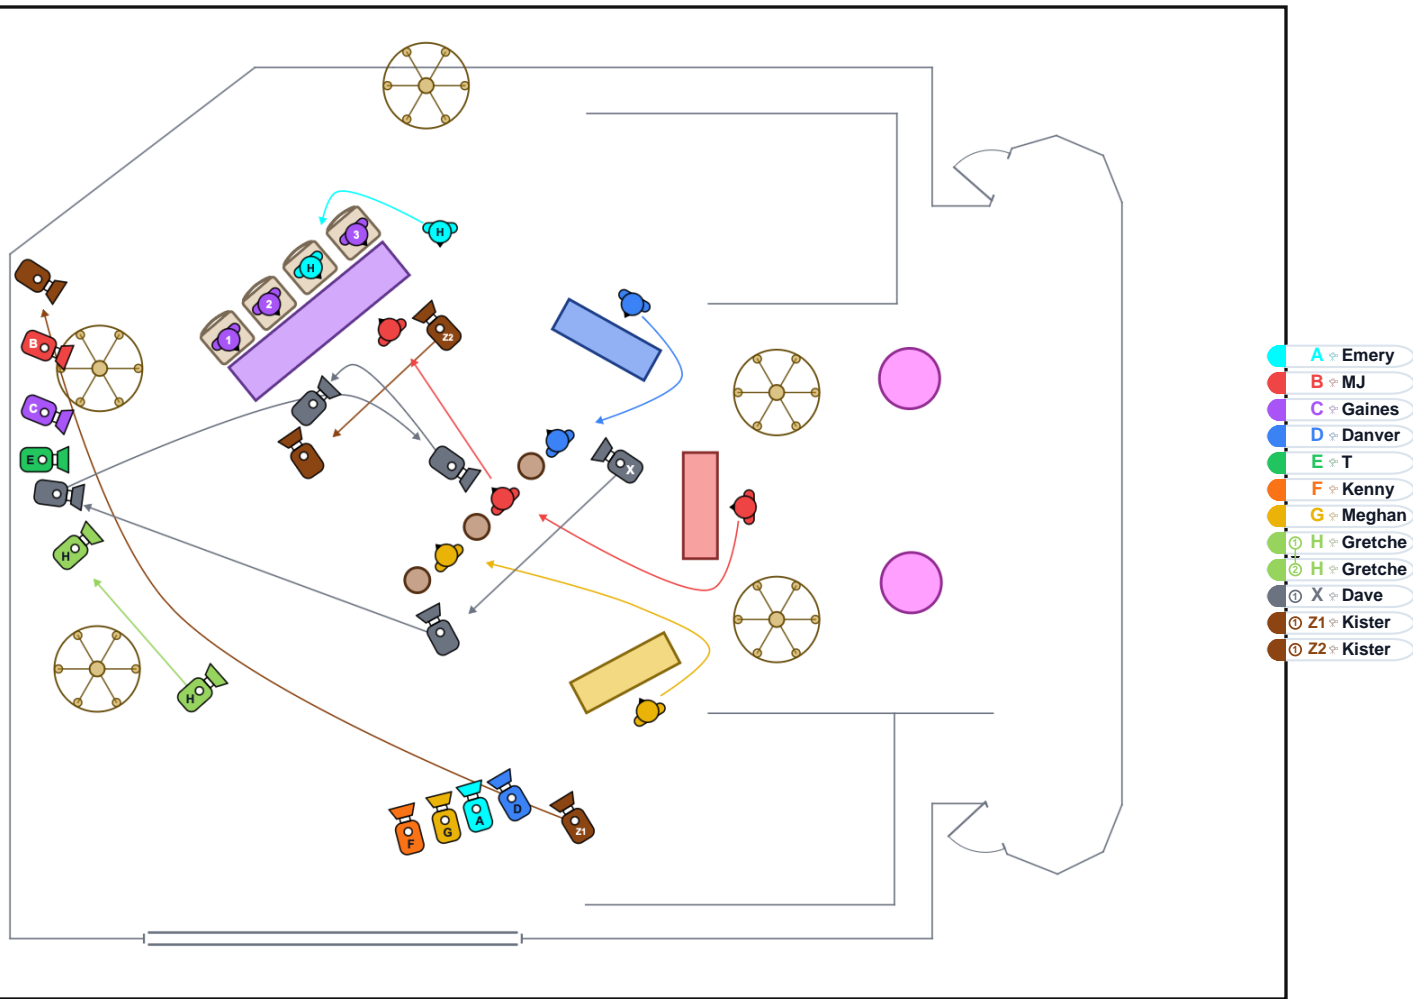

Shotmap - Example

- camera packet - 1/1

- A - Emery
- B - MJ
- C - Gaines
- D - Danver
- E - T
- F - Kenny
- G - Meghan
- H - Gretche
- H - Gretche
- X - Dave
- Z1 - Kister
- Z2 - Kister

Cam	Name	Notes	Lens
A	Emery	cu host	85-300
B	MJ	cu red / yellow	25-250
C	Gaines	cu red / blue	25-250
D	Danver	swingle 1 & 2	85-300
E	T	3 shot & ms + cake	25-250
F	Kenny	2, 3, 4 judge	25-250
G	Meghan	swingle 2 & 3	85-300
H	Gretchen	candy cam profile cont's, cu cake cut	85-300
H	Gretchen	candy cam fork / eat, cu plates	85-300
X	Dave	ots listen, docked 3 ws, crash cake cut, pull to serve, reset +	15-120
Z1	Kister	ots xws both ways, chando fg drop	25-250
Z2	Kister	air dolly pickle - eating	25-250